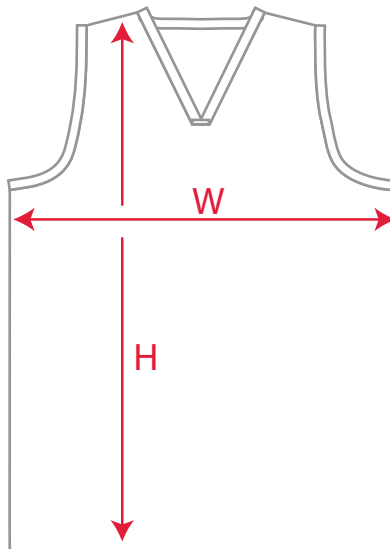

TAB NECK SINGLET

CATEGORY:

PATTERN REF.: 1003

GENDER: MEN WOMEN UNISEX

SUB REF.: BOYS/MENS SINGLET

TRIM: Neck 34mm 55mm TAB

Arm 34mm 55mm

VISUAL:

FRONT

BACK

CONSTITUTION: 3pc trims (2x sleeves, 1x neck)
4pc body (2x front, 2x back)

SIZE CHART

KIDS

SIZE	2	4	6	8	10	12	14	16
Width (W) in mm			441	450	460	480	492	502
Height (H) in mm			550	586	620	653	686	713

ADULTS

SIZE	XS	S	M	L	XL	2XL	3XL	4XL
Width (W) in mm	521	544	571	601	621	641	664	685
Height (H) in mm	738	757	788	818	849	875	902	931