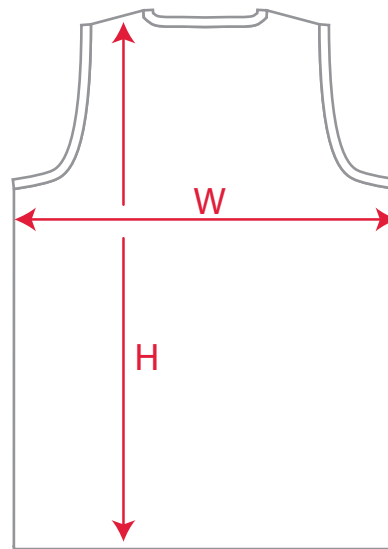

TAB NECK SINGLET

CATEGORY:

PATTERN REF.: 1003

GENDER: MEN WOMEN UNISEX

SUB REF.: BOYS/MENS SINGLET

TRIM: Neck 34mm 55mm TAB

Arm 34mm 55mm

VISUAL:

FRONT

BACK

CONSTITUTION: 3pc trims (2x sleeves, 1x neck)
4pc body (2x front, 2x back)

SIZE CHART

KIDS

SIZE	2	4	6	8	10	12	14	16
Width (W) in mm			441	450	460	480	492	502
Height (H) in mm			550	586	620	653	686	713

ADULTS

SIZE	XS	S	M	L	XL	2XL	3XL	4XL
Width (W) in mm	521	544	571	601	621	641	664	685
Height (H) in mm	738	757	788	818	849	875	902	931